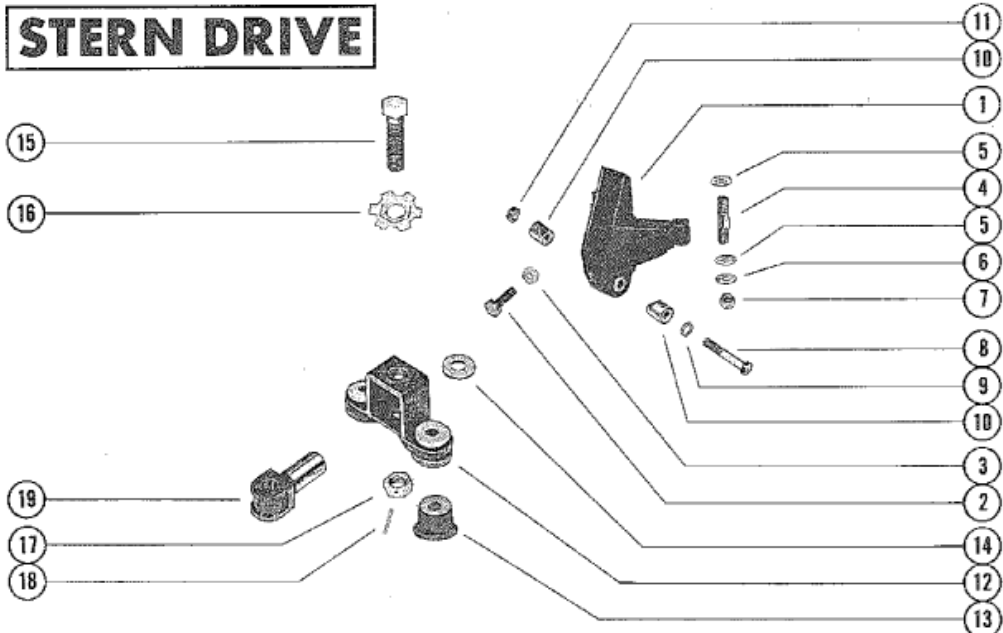

STERN DRIVE

Parts List						
Ref	Class	Part	Description	Qty	Comment	Footnote
1		61815	BRACKET, MOUNTING (FRONT)	2		
2	10	30155	SCREW, ENGINE LOCATING (1 1/2")	2		
3	11	22024	NUT, ENGINE LOCATING SCREW	2		
4	16	65737	STUD, MTG. BRKT. TO CYL. BLO	3	SEE NOTE	
4	16	65743	STUD, MTG. BRKT. TO CYL. BLO	1	SEE NOTE	
5	12	34567	WASHER, MOUNTING TO BRACK	2		
6	12	54426	WASHER, MOUNTING BRACKET	4		
7	11	34933	NUT, MOUNTING BRACKET TO C	4		
8	10	47654	SCREW, CLAMP - ADJUSTING TF	2		
9	13	32993	LOCKWASHER, CLAMP ADJUSTI	2		
10	54	47528	CLAMP, ADJUSTING TRUNNION	4		
11	11	29553	NUT, CLAMP ADJUSTING TRUNN	2		
12		60421A 5	BRACKET ASSEMBLY, MOUNTIN	2		
13		52753	MOUNT, MOUNTING BRACKET	4		
14	12	48611	WASHER, MOUNTING BRACKET	4		
15	10	52156	SCREW, ADJUSTING TRUNNION	2		
16	14	48467	TAB WASHER, ADJUSTING TRUI	2		
17	11	47525	NUT, JAM - ADJUSTING TRUNNII	2		
18	17	22116	PIN, ROLL - JAM NUT	2		
19		47518	TRUNNION, ADJUSTING - MOUN	2		